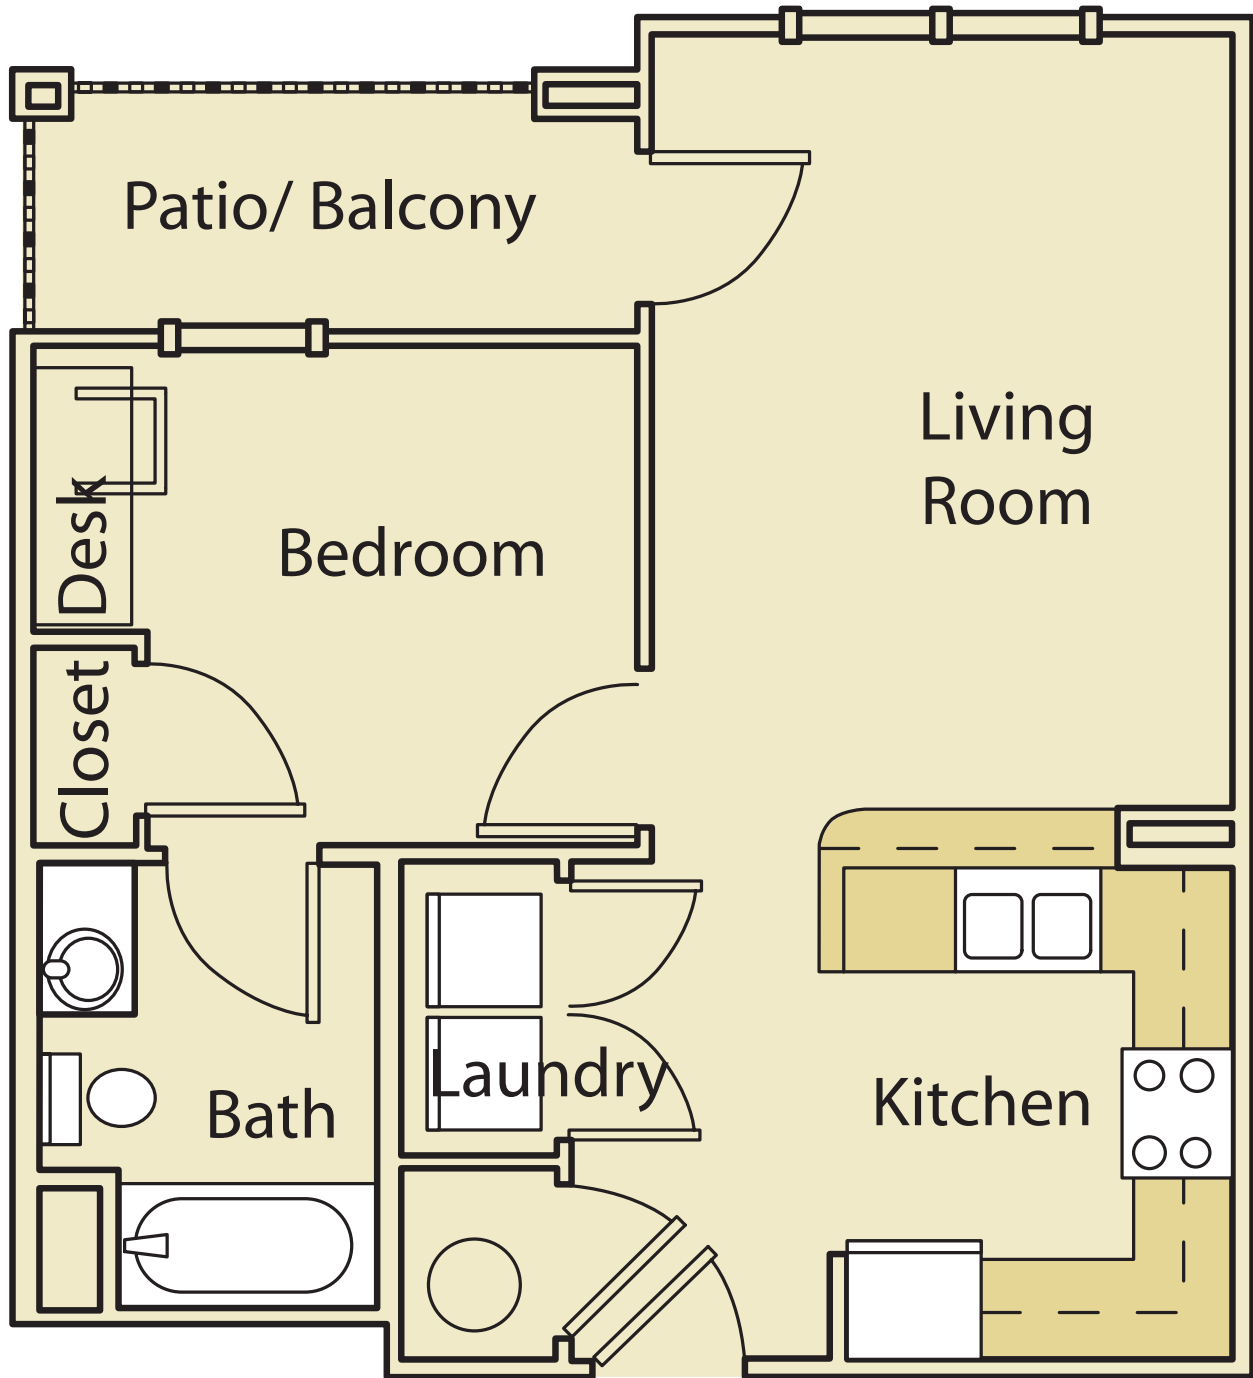

Lakeside Place

smart student living.com

1 Bedroom - 1 Bathroom

1300 Old Highway 12
Starkville, MS 39759
662-323-3331
Lakeside@PlaceProperties.com