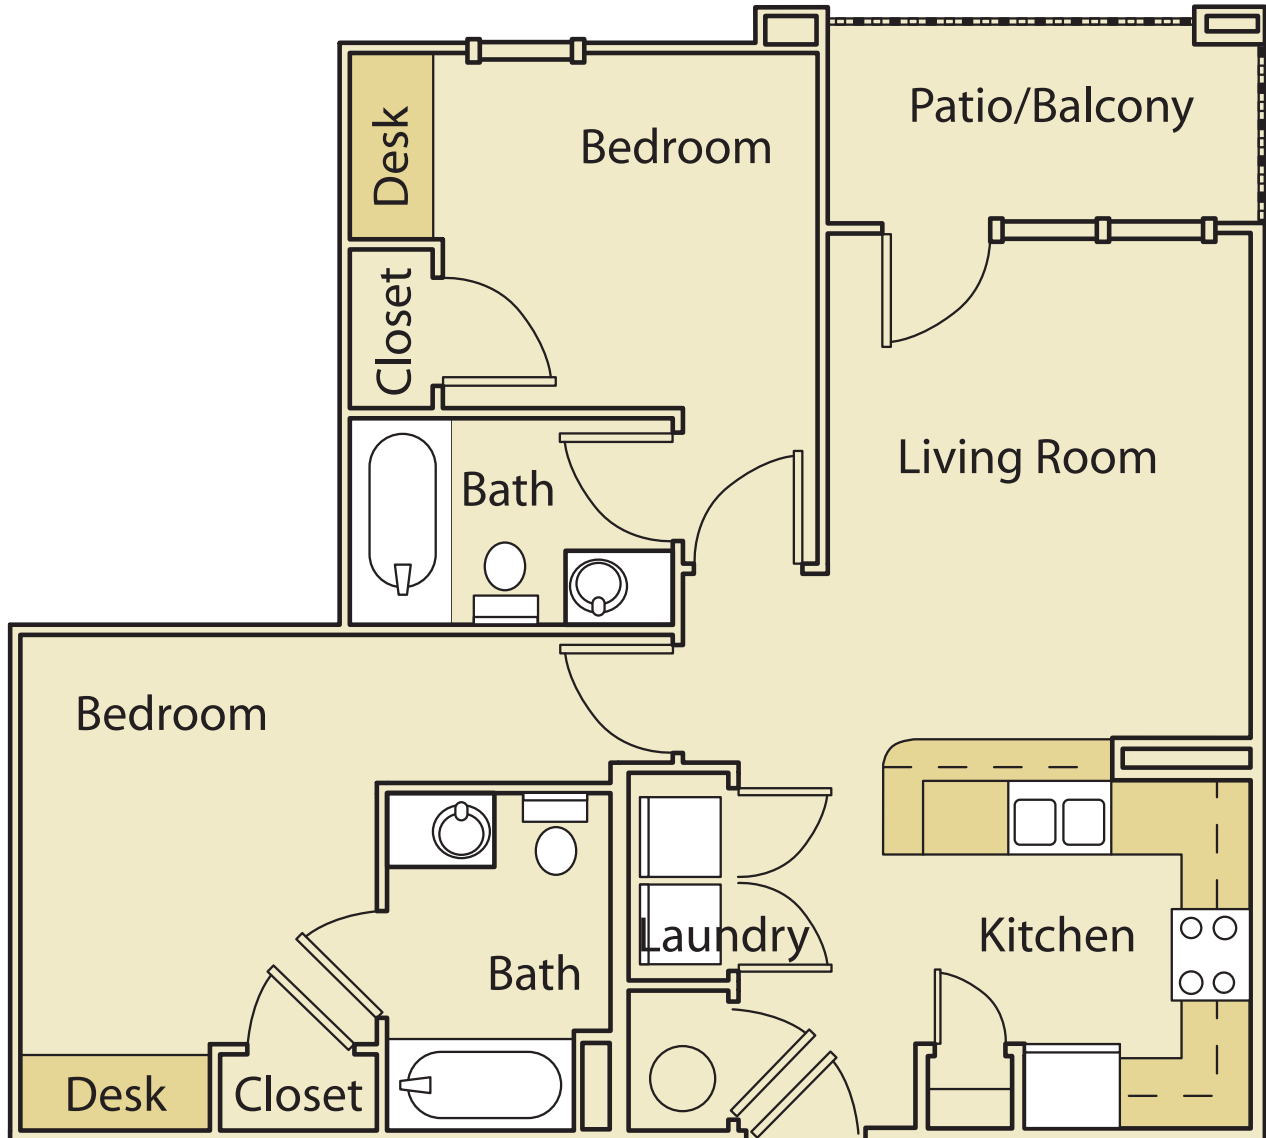

Lakeside Place

smart student living.com

2 Bedroom - 2 Bathroom

1300 Old Highway 12
Starkville, MS 39759
662-323-3331
Lakeside@PlaceProperties.com